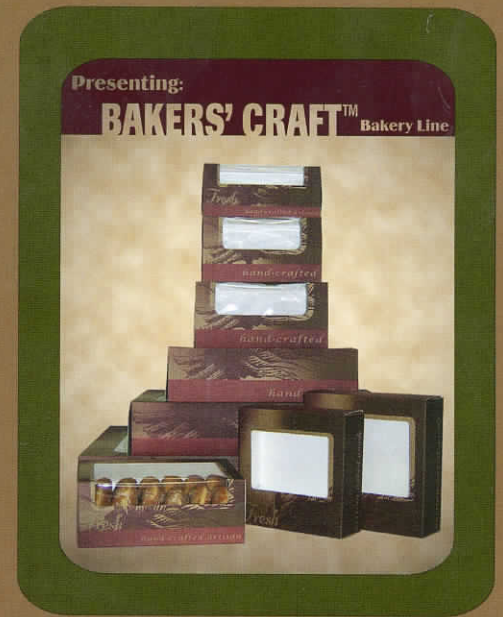

BAKERS' CRAFT

Manufactured from 100% Recycled Fiber
30% Post Consumer Waste

*hand-crafted
artisan baked goods*

BAKERS' CRAFT™ - Stock Bakery Product Specifications

Description	Pack	Wt/Cs	Cs/Pallet
8 x 8 x 2.5 - Pie Box with Window	100	17#	72
9 x 9 x 2.5 - Pie Box with Window	100	19#	64
9 x 9 x 5 - Round Cake Box with Window	100	35#	40
10 x 10 x 5 - Round Cake Box with Window	100	39#	35
9 x 4.5 x 4 - 1/2 Dozen Donut Box with Window	100	19#	80
10.25 x 8 x 4 - 1 Dozen Donut Box with Window	100	26#	49
14 x 10 x 4 - 1/4 Sheet Cake Box with Window	100	39#	30
19 x 14 x 4 - 1/2 Sheet Cake Box with Window	50	27#	30
26 x 18 x 4 x 3 - Full Sheet Cake Box with Window	25 sets	23#	16

The attractive, three color design is sure to grab your customer's attention and help you make the sale!

Contact your Climax representative for further information.

Climax Manufacturing Company 7840 State Rte. 26 Lowville, NY 13367 1•800•225•4629

Visit Our Website at www.climaxpkg.com

Climax Manufacturing Company