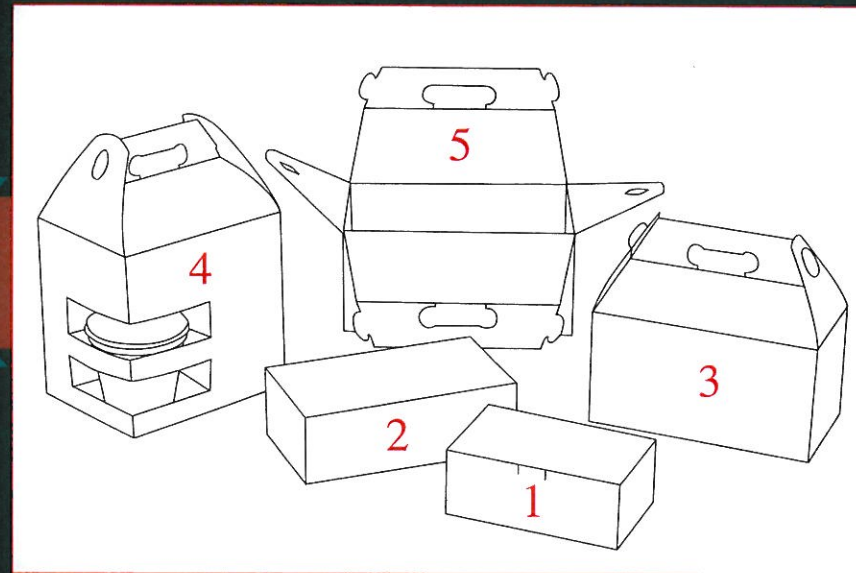

Presenting: "Nature's Gift" Deli Line

See Product Specifications on Back

Climax Manufacturing Company

Product Specifications

Number	Description	Suggested Use	Pack	Wt/Cs	Cs/Pallet
1	7 x 4.1/4 x 2.3/4"	Tuck-Top Chicken Take-Out	250	17#	60
2	9 x 5 x 3"	Tuck-Top Chicken Dinner Take-Out	250	24#	50
3	9.1/2 x 5 x 5"	Handle Top Snack Size Take-Out	100	24#	55
4	8 x 6 x 8"	Handle Top Large Family Take-Out w/ side dish	100	25#	55
5	10.1/4 x 6 x 5"	Handle Top Seafood Take-Out	100	14#	70

Tried and True... Our Nature's Gift Deli line provides the food service provider with an assortment of popular sizes for an affordable price. From "Snack-Size" take out to Fresh Seafood for the entire family, we've got you covered.